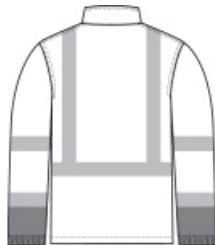

back

CARE INSTRUCTIONS

Machine Wash Cold. Only Non-Chlorine Bleach When Needed. Do Not Use Fabric Softener. Tumble Dry Low. Cool Iron If Necessary.